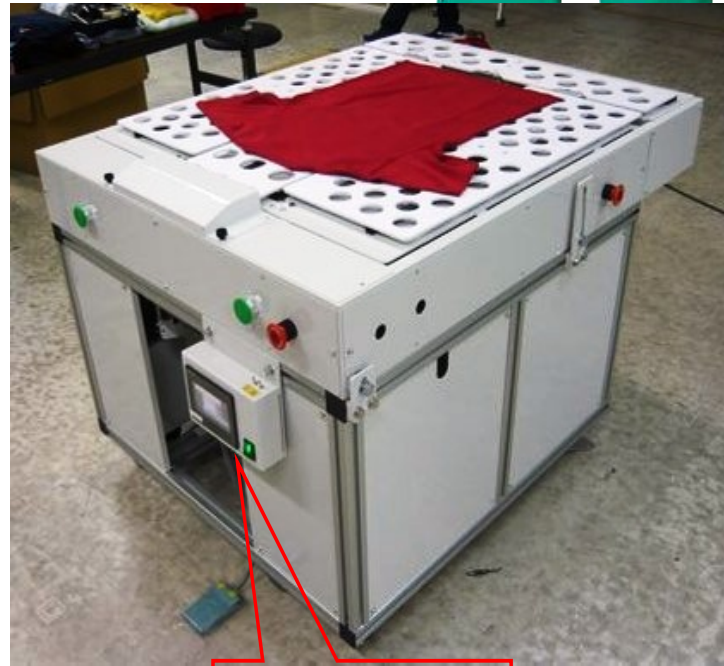

Model YPG-500
Automated Garment Folder

Productivity
400 Garments / Hour

Machine Productivity 400 Garment / Hour

- Productivity: 400 Garment / Hr With Quality
- Small Machine : 960 x 960 mm
- Table Size : 800mm x 800mm (31.5 x 41.7 in)
- Three Folding Plates
- With Hem Folder (Option): 960x1220mm
- Input Interface Included With Packing Machine YBF-002A
- Input Interface Included With Packing Machine YBF-002A

**Touch Screen
Controller**

Power Input	Power Input	Power	Steam	Air	Weight	Dimensions
E Model	U Model					W x D x H (mm)
220V, 3 Phase	220V, 1 Phase	1500 W	Not Required	Not Required	200 kg	906 x 1220 x 821