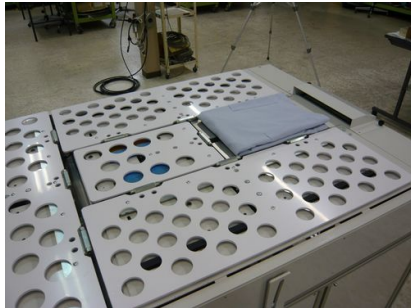

Model YPG-500
Automated Garment Folder

Productivity
400 Garments / Hour

Machine Productivity 400 Garment / Hour

- Productivity: 400 Garment / Hr With Quality
- Small Machine : 960 x 960 mm
- Table Size : 800mm x 800mm (31.5 x 41.7 in)
- Three Folding Plates
- With Hem Folder (Option): 960x1220mm
- Input Interface Included With Packing Machine YBF-002A
- Input Interface Included With Packing Machine YBF-002A

**Touch Screen
Controller**

Power Input	Power Input	Power	Steam	Air	Weight	Dimensions
E Model	U Model					W x D x H (mm)
220V, 3 Phase	220V, 1 Phase	1500 W	Not Required	Not Required	200 kg	906 x 1220 x 821