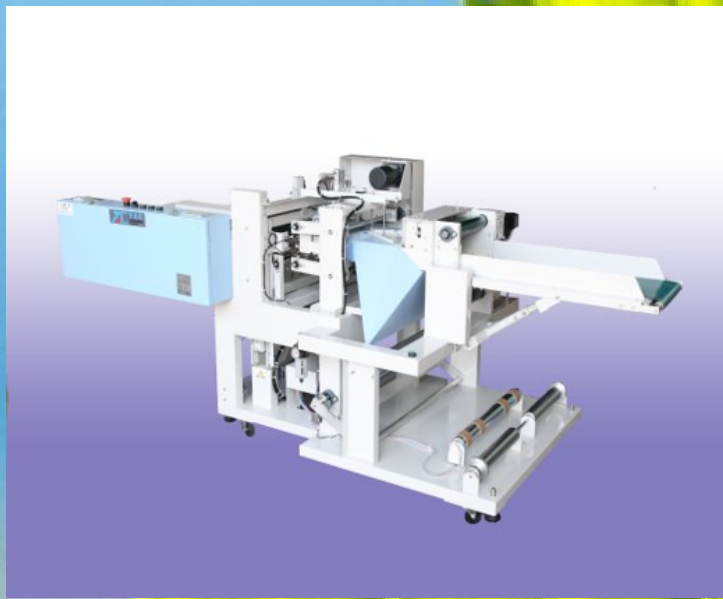

**FAST !
EASY !**

**Productivity
440/800 Packs/Hour**

STILL MADE IN JAPAN !

Unique Features

- YBF-001 Automated packing machine with tube plastic film.
- Seals two sides
- Applicable for shirts and thin garments
- Productivity is up to 800 packs per hour
- YBF-002 Automated packing machine with flat film plastic.
- Seals three sides
- Applicable various kinds of garments
- Productivity is up to 800 packs per hour

YBF-001 (440 Packs / Hour)

YBF-002 (800 Packs / Hour)

YBF-001 (440 Packs / Hour)

Power Input	Power Input	Power	Steam	Air	Weight	Dimensions
E Model 110V, 1 Phase	U Model 220V, 1 Phase	400 W	Not Required	5 Bar, 73 PSI 0.04 M3/h, 1.4 CFM	120kg	W x D x H (mm) 520 x 1225 x 1260

YBF-002 (800 Packs / Hour)

Power Input	Power Input	Power	Steam	Air	Weight	Dimensions
E Model 110V, 1 Phase	U Model 220V, 1 Phase	2400 W	Not Required	5 Bar, 73 PSI 0.04 M3/h, 1.4 CFM	300kg	W x D x H (mm) 990 x 2645 x 1115